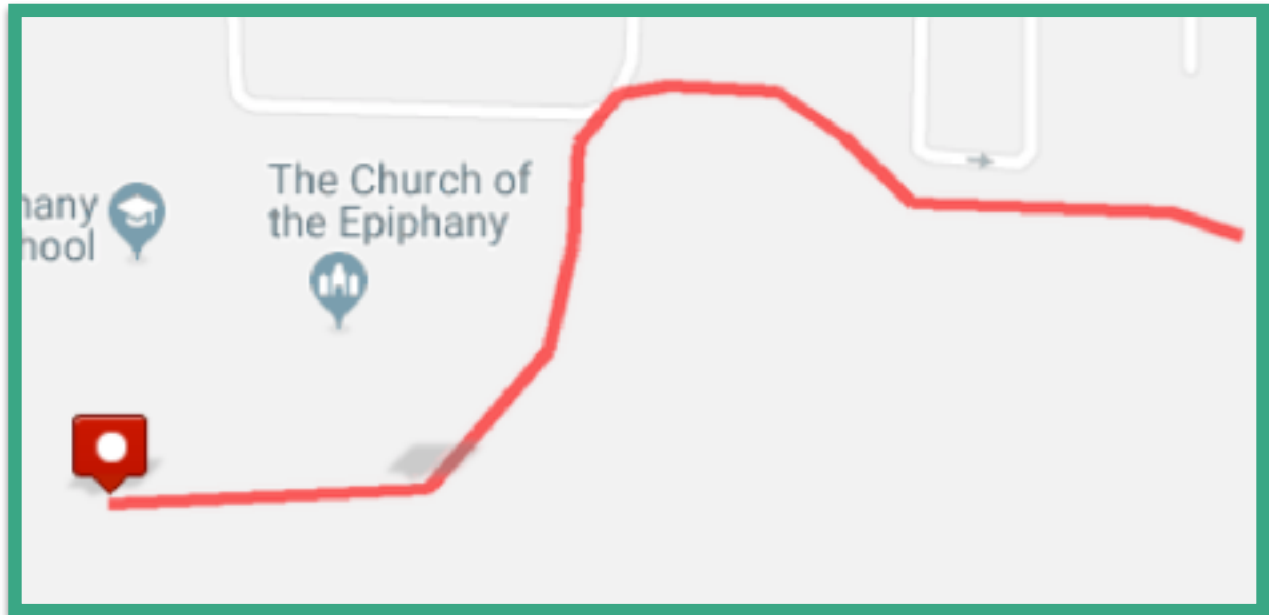

**Boys Team Winner - Calvin Christian  
Coach Jon Kroeze**

**Course:**

One mile (wheel, GPS, and MapMyRun used to acquired triple check on distance). Out and back - grassy start. EVERY turn will have a course marshal and the lead will be guided by a biker. See enclosed course map.